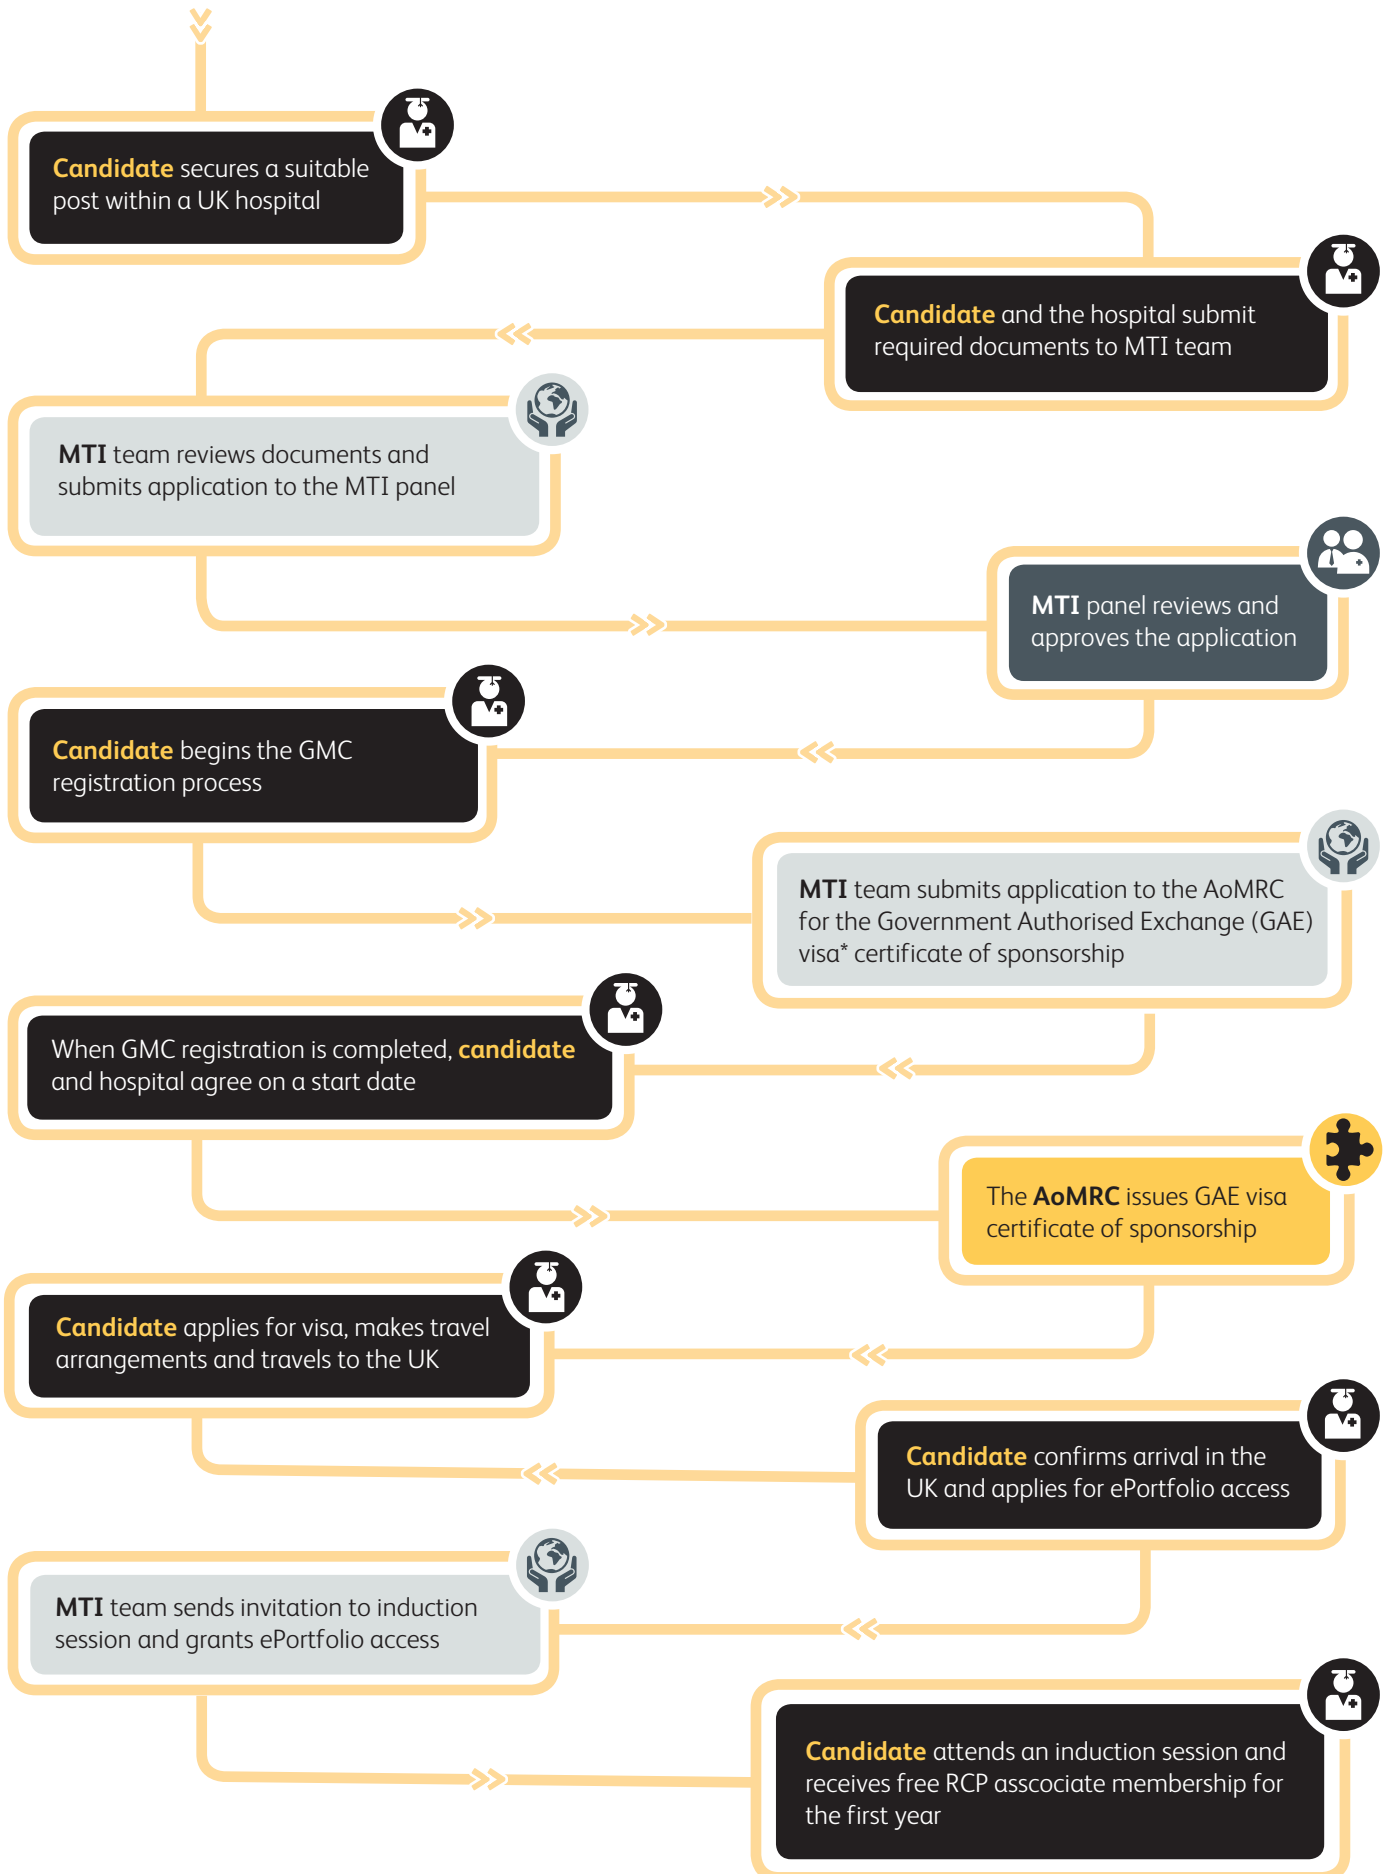

International medical graduate candidate

Medical Training Initiative team

Medical Training Initiative panel

Academy of Medical Royal Colleges

Key

MTI = Medical Training Initiative | GMC = General Medical Council | RCP = Royal College of Physicians | AoMRC = Academy of Medical Royal Colleges

\*The Government Authorised Exchange visa was formerly known as Tier 5